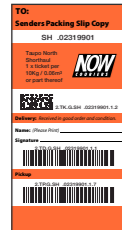

National Tickets

Orange Ticket (SH)

Overnight delivery or same day delivery to Whangarei, Hamilton, Tauranga and Rotorua if collected on the 1st cycle

1 Label per 10kg or 0.060m³

Green Ticket (LN)

Lower North Island Overnight delivery

1 Label per 10kg or 0.060m³

Dark Blue Ticket (OA)

Whole of South Island Overnight delivery

1 Label per 5kg or 0.030m³

Brown Ticket (SI)

Whole of South Island and Waiheke Island 2 day service

1 Label per 10kg or 0.060m³