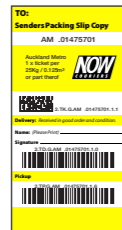

Purple Ticket (SS)

North Island Overnight delivery

1 Label per 2kg or 0.012m³

Auckland Tickets

Pink Ticket (AB)

Albany to Papakura Next cycle delivery

1 x Label per 25kg or 0.125m³

Yellow Ticket (AM)

Greater Auckland Area Next cycle delivery

1 x Label per 25kg or 0.125m³

Additional Tickets

Red Ticket (RD)

All Rural Delivery Areas Additional to base ticket Additional 2 - 5 working days

Green Saturday Ticket (SATDEL)