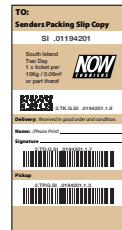

National Tickets

Orange Ticket (SH)

Overnight delivery or same day delivery to Whangarei, Hamilton, Tauranga and Rotorua if collected on the 1st cycle

1 Label per 10kg or 0.060m³

Green Ticket (LN)

Lower North Island Overnight delivery

1 Label per 10kg or 0.060m³

Dark Blue Ticket (OA)

Whole of South Island Overnight delivery

1 Label per 5kg or 0.030m³

Brown Ticket (SI)

Whole of South Island and Waiheke Island 2 day service

1 Label per 10kg or 0.060m³

Greater Auckland Area Next cycle delivery

1 x Label per 25kg or 0.125m³

Additional Tickets

Red Ticket (RD)

All Rural Delivery Areas Additional to base ticket Additional 2 - 5 working days

Green Saturday Ticket (SATDEL)