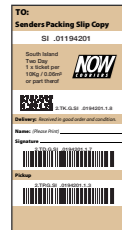

National Tickets

Orange Ticket (SH)

Overnight delivery or same day delivery to Whangarei, Hamilton, Tauranga and Rotorua if collected on the 1st cycle

1 Label per 10kg or 0.060m³

Green Ticket (LN)

Lower North Island Overnight delivery

1 Label per 10kg or 0.060m³

Dark Blue Ticket (OA)

Whole of South Island Overnight delivery

1 Label per 5kg or 0.030m³

Brown Ticket (SI)

Whole of South Island and Waiheke Island 2 day service

1 Label per 10kg or 0.060m³