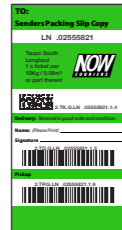

National Tickets

Orange Ticket (SH)

Overnight delivery or same day delivery to Whangarei, Hamilton, Tauranga and Rotorua if collected on the 1st cycle

1 Label per 10kg or 0.060m³

Green Ticket (LN)

Lower North Island Overnight delivery

1 Label per 10kg or 0.060m³

Dark Blue Ticket (OA)

Whole of South Island Overnight delivery

1 Label per 5kg or 0.030m³

Brown Ticket (SI)

Whole of South Island and Waiheke Island 2 day service

1 Label per 10kg or 0.060m³