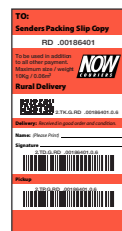

Purple Ticket (SS)

North Island Overnight delivery

1 Label per 2kg or 0.012m³

Auckland Tickets

Pink Ticket (AB)

Albany to Papakura Next cycle delivery

1 x Label per 25kg or 0.125m³

Yellow Ticket (AM)

Greater Auckland Area Next cycle delivery

1 x Label per 25kg or 0.125m³

Additional Tickets

Red Ticket (RD)

All Rural Delivery Areas Additional to base ticket Additional 2 - 5 working days

Green Saturday Ticket (SATDEL)