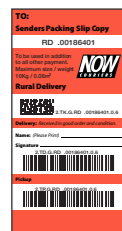

Purple Ticket (SS)

North Island Overnight delivery

1 Label per 2kg or 0.012m³

Auckland Tickets

Pink Ticket (AB)

Albany to Papakura Next cycle delivery

1 x Label per 25kg or 0.125m³

Yellow Ticket (AM)

Greater Auckland Area Next cycle delivery

1 x Label per 25kg or 0.125m³

Additional Tickets

Red Ticket (RD)

All Rural Delivery Areas Additional to base ticket Additional 24 - 48 hours

Green Saturday Ticket (SATDEL)