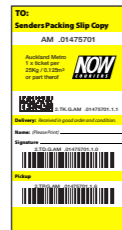

Purple Ticket (SS)

North Island Overnight delivery

1 Label per 2kg or 0.012m³

Auckland Tickets

Pink Ticket (AB)

Albany to Papakura Next cycle delivery

1 x Label per 25kg or 0.125m³

Yellow Ticket (AM)

Greater Auckland Area Next cycle delivery

1 x Label per 25kg or 0.125m³

Additional Tickets

Red Ticket (RD)

All Rural Delivery Areas Additional to base ticket Additional 24 - 48 hours

Green Saturday Ticket (SATDEL)